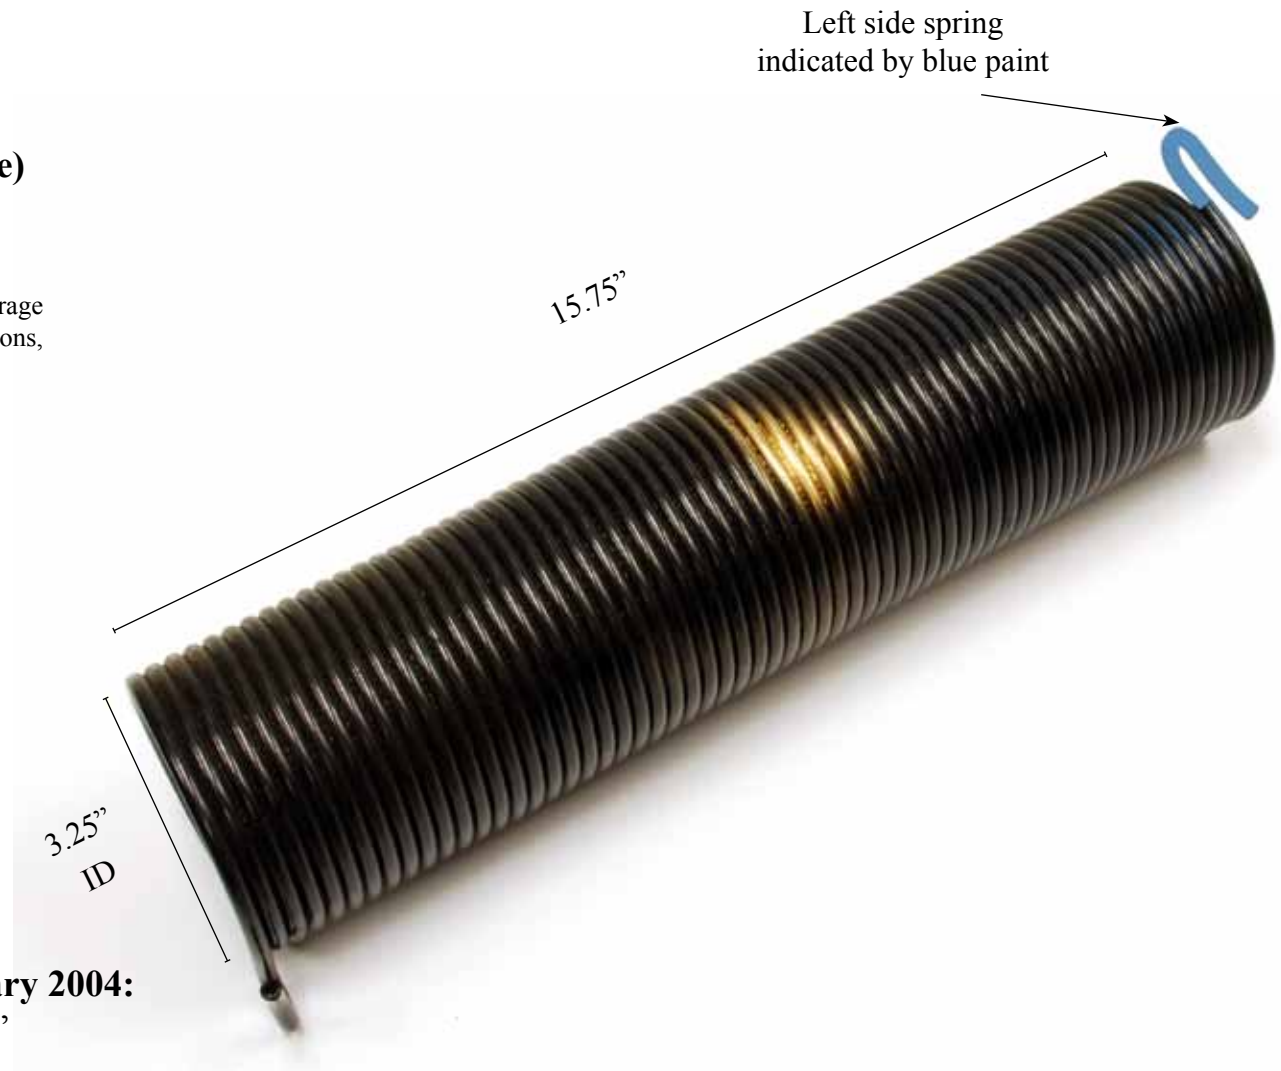

**EP3 coated replacement spring (left side)  
for model 944 doors shipped in or after  
January 2004.**

Left/Right side is as observed when standing inside the storage unit looking out at the door. In standard Trac-Rite applications, the latch side is the left side.

**For 944 doors shipped in or after January 2004:**  
Width range: 4'0" to 5'0" and 8'0" to 9'0"  
Height range: 7'1" to 10'4"

	<b>Original Spring</b>
Wire Diameter	.250"
Inside Diameter	3.25"
Nominal Length	15.75"
No. of Coils	62
Inch Number Per Turn (IPPT)	53

*Corresponding right side spring is 522305*

THIS DRAWING AND ALL PARTS THEREOF ARE THE EXCLUSIVE PROPERTY OF TRAC-RITE DOOR, INC. AND MAY NOT BE REPRODUCED IN WHOLE OR IN PART WITHOUT WRITTEN PERMISSION.